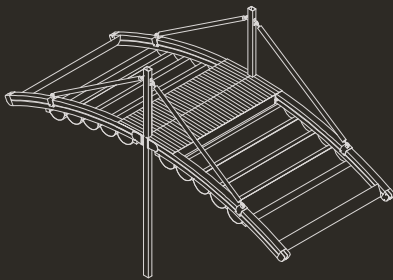

Adapazari

<> Max. 13mt = 42.65 feet

^
v Max. 10mt = 32.80 feet