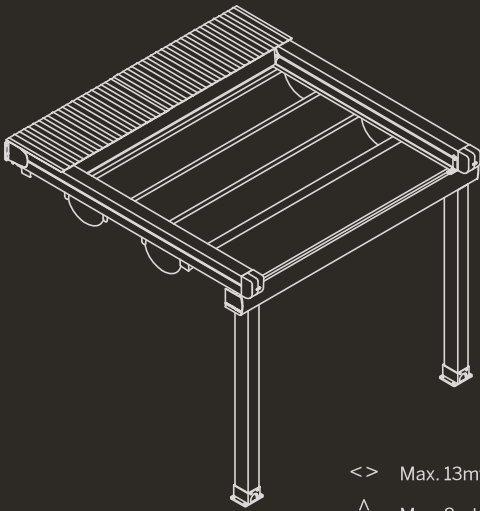

Kayseri

<> Max. 13mt = 42.65 feet
^
v Max. 8mt = 26.24 feet