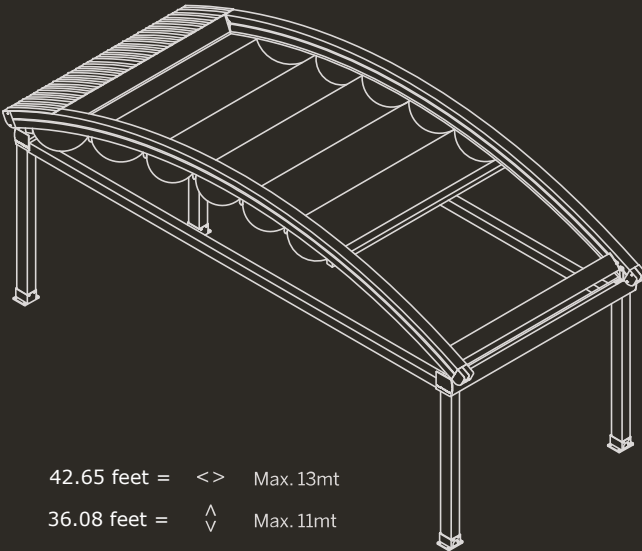

Kayseri

<> Max. 13mt = 42.65 feet
^
v Max. 8mt = 26.24 feet

Antalya

<> Max. 13mt = 42.65 feet
^
v Max. 11mt = 36.08 feet

Malatya

42.65 feet = <> Max. 13mt
36.08 feet = ^
v Max. 11mt

Balikesir

<> Max. 4.5mt = 14.76 feet
^ Max. 4.5mt = 14.76 feet

Gebze

<> Max. 4.5mt = 14.76 feet
^ Max. 4.5mt = 14.76 feet

Sivas

<> Max. 13mt = 42.65 feet
^ Max. 5mt = 16.40 feet

Manisa

<> Max. 13mt = 42.65 feet
^ Max. 5mt = 16.40 feet

Izmit

<> Max. 13mt = 42.65 feet