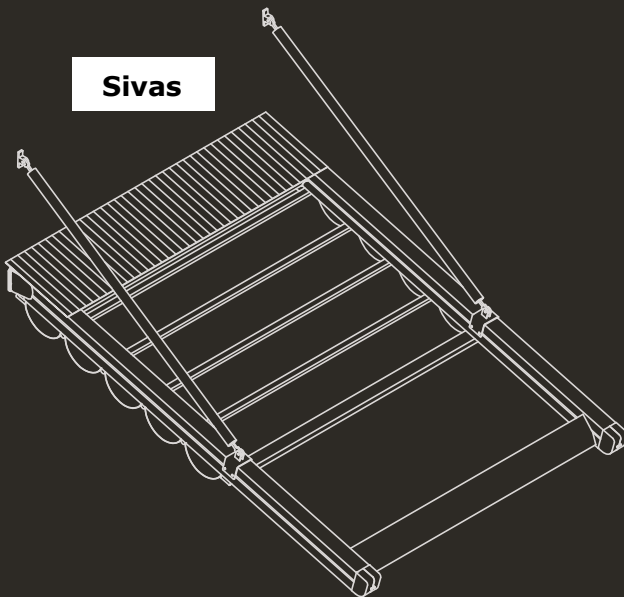

Gebze

<> Max. 4.5mt = 14.76 feet
^ Max. 4.5mt = 14.76 feet

Sivas

<> Max. 13mt = 42.65 feet
^ Max. 5mt = 16.40 feet

Manisa

<> Max. 13mt = 42.65 feet
^ Max. 5mt = 16.40 feet

Izmit

<> Max. 13mt = 42.65 feet