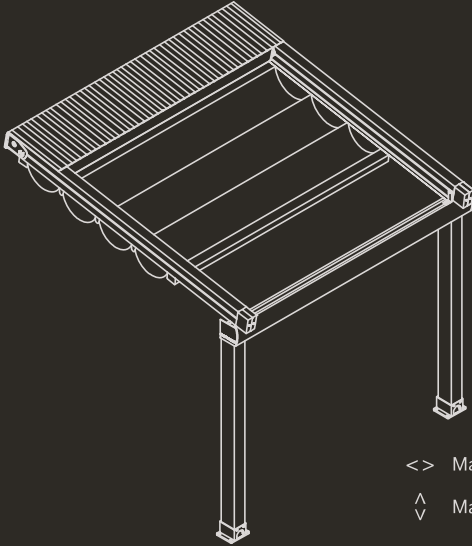

Denizli

<> Max. 13mt = 42.65 feet
^
v Max. 7mt = 22.96 feet