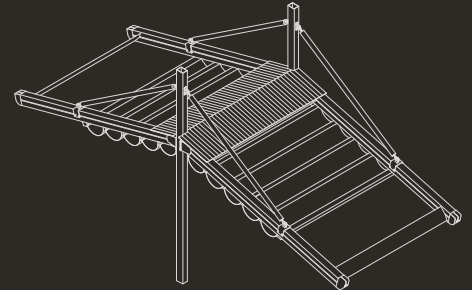

Erzurum

<> Max. 13mt = 42.65 feet

^
v Max. 10mt = 32.80 feet