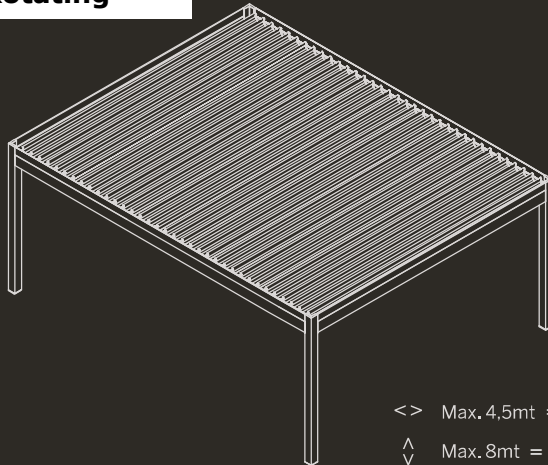

Maximum dimensions for retractable pergolas and louver roof systems

OVERVIEW

All weather protection systems!

RETRACTABLE
AWNINGS.COM

Bioclimatique - Retractable

<> Max. 4mt = 13.12 feet

^
v Max. 6mt = 19.68 feet

Bioclimatique - Rotating

<> Max. 4,5mt = 13.12 feet

^
v Max. 8mt = 26.24 feet

Konya

<> Max. 5.5mt = 18.04 feet

∧
∨ Max. 8mt = 26.24 feet

Adana - No posts

<> Max. 13mt = 42.65 feet
^
v Max. 10mt = 32.80 feet