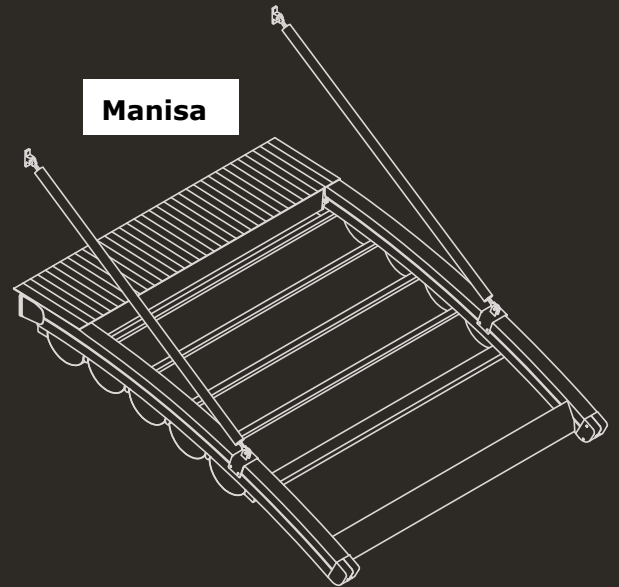

Gebze

<> Max. 4.5mt = 14.76 feet
^ Max. 4.5mt = 14.76 feet

Sivas

<> Max. 13mt = 42.65 feet
^ Max. 5mt = 16.40 feet

Manisa

<> Max. 13mt = 42.65 feet
^ Max. 5mt = 16.40 feet

Izmit

<> Max. 13mt = 42.65 feet